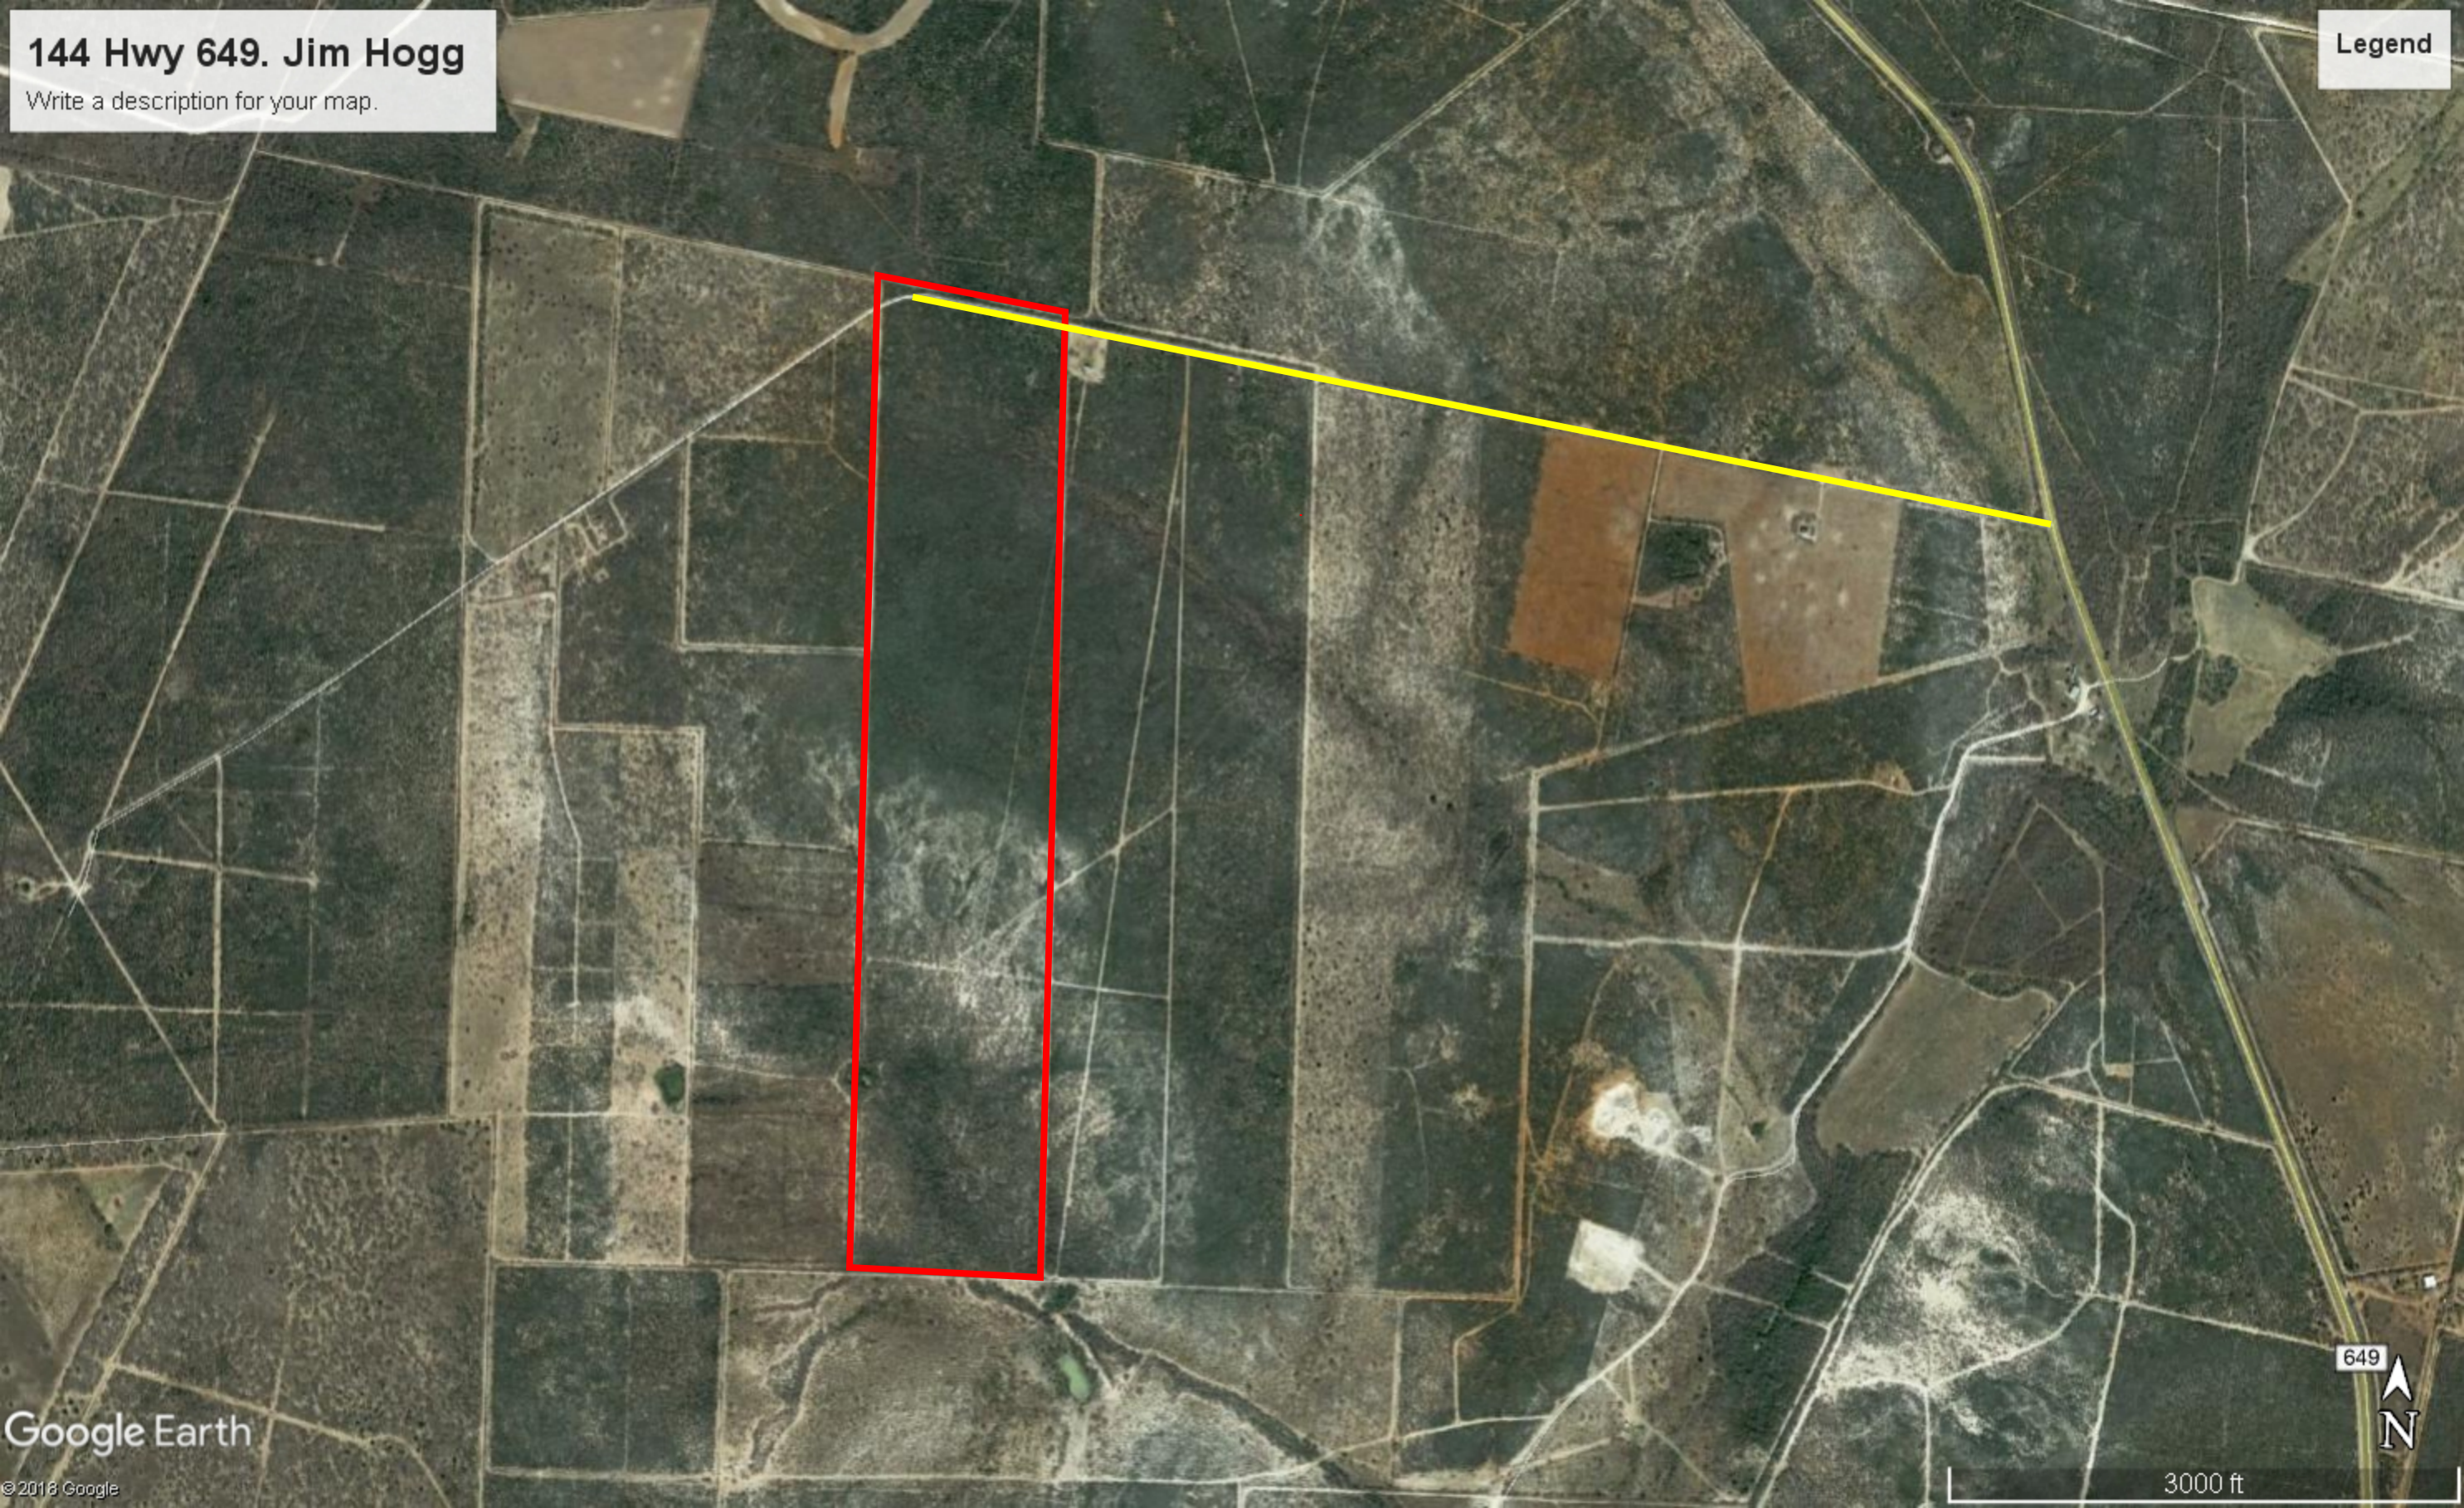

144 Hwy 649. Jim Hogg
Write a description for your map.

Legend

Google Earth

© 2018 Google

649

3000 ft