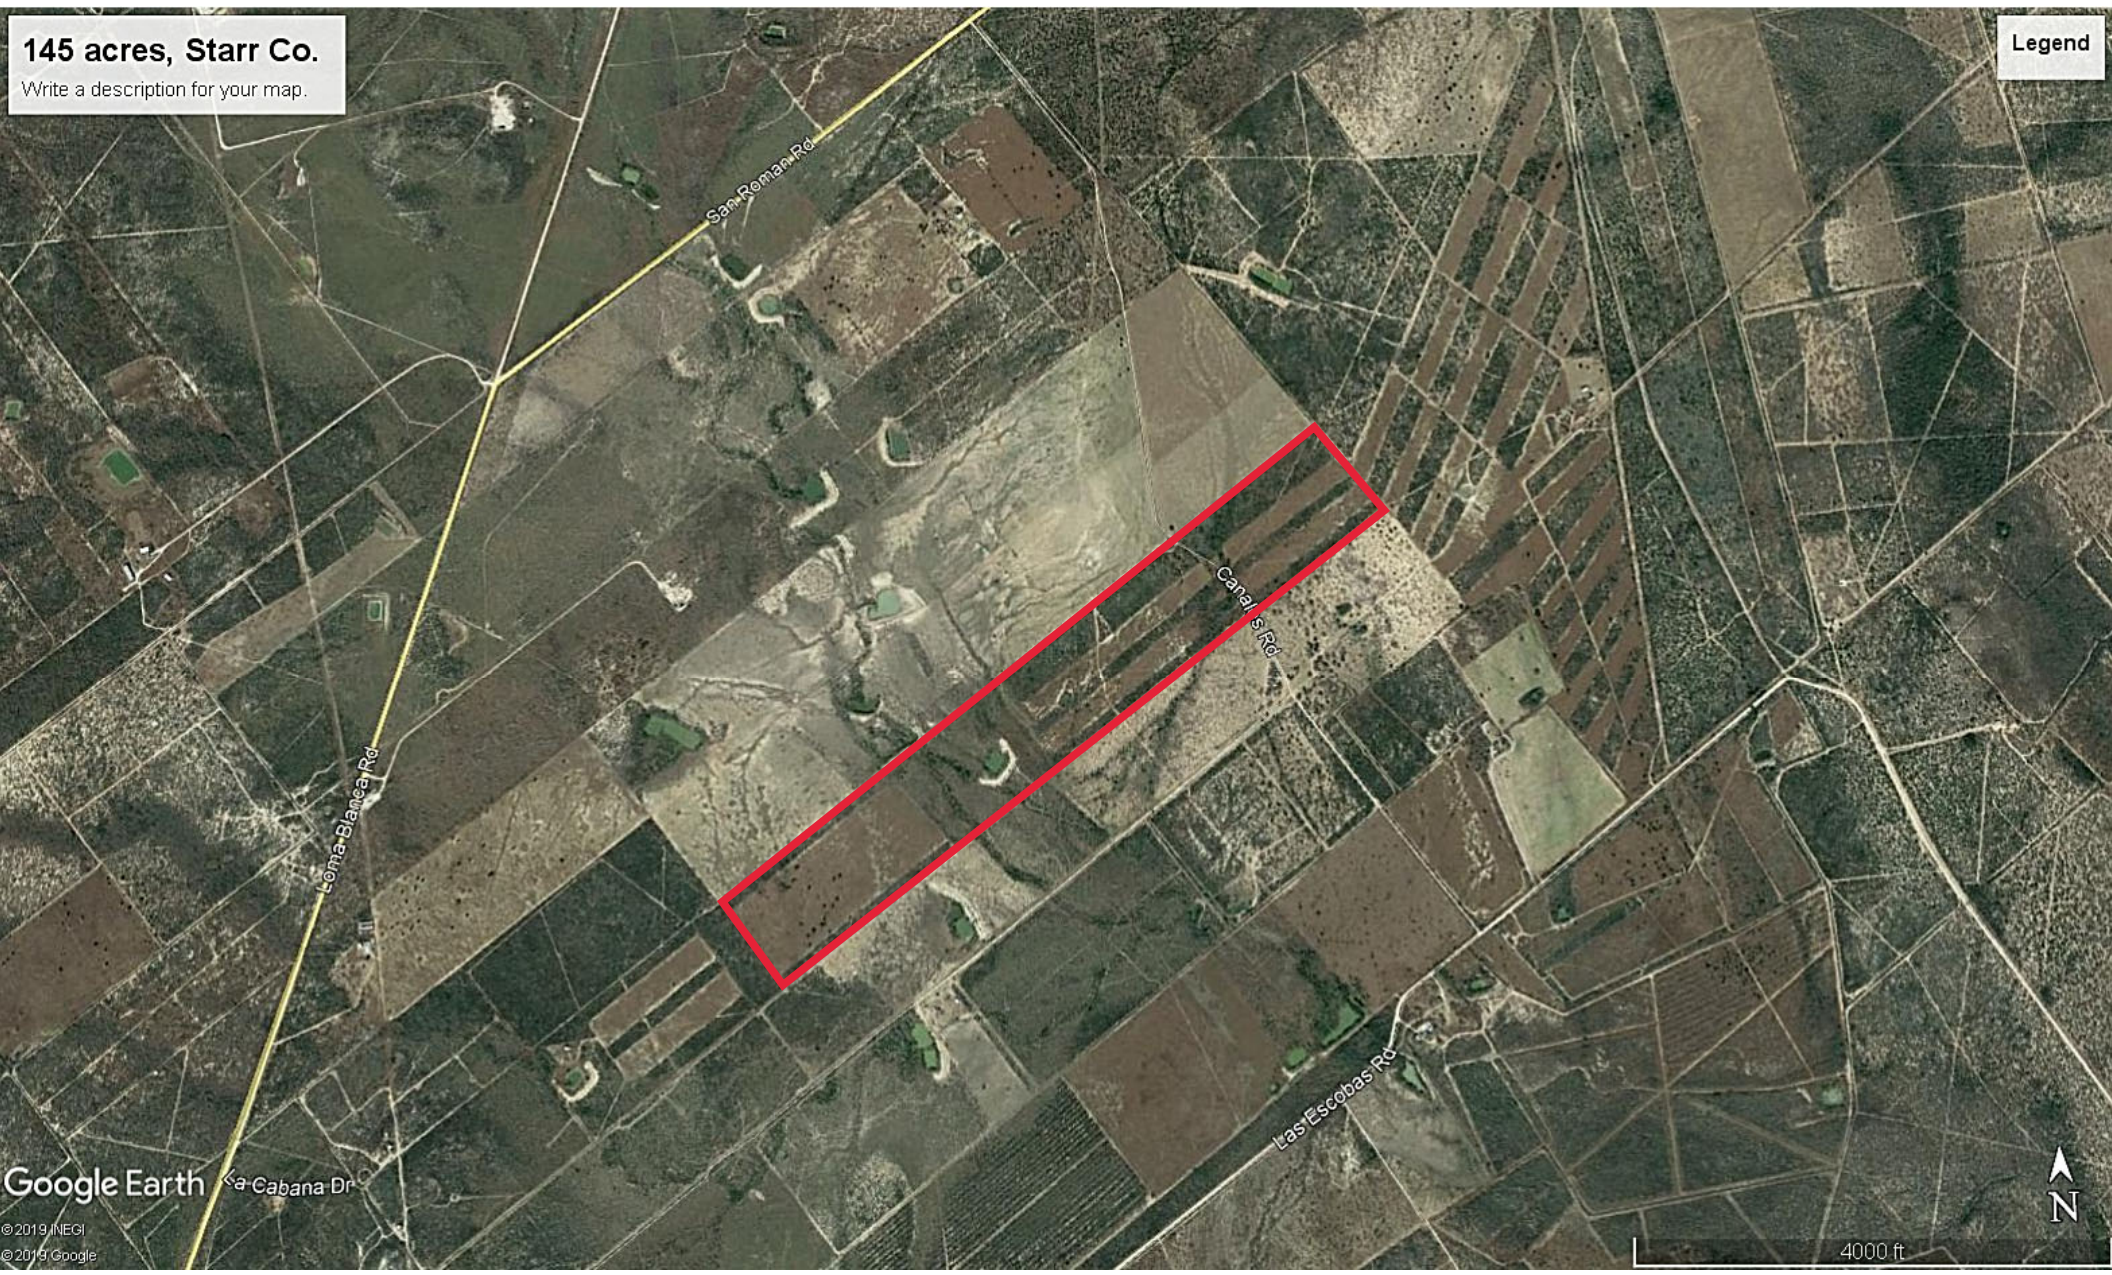

145 acres, Starr Co.

Write a description for your map.

Legend

Google Earth

© 2019 INEGI
© 2019 Google

4000 ft